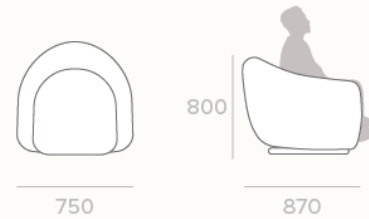

FOAM Foam & fibre

Layered high & low density foam delivers seating that lasts without compromising on comfort, wrapped with a polyester fibre outer for extra softness

UPHOLSTERY Fabric upholstery
100% Polyester

Stocked in charcoal coloured fabric, and can also be special ordered in silver or navy colour options

MEASUREMENTS

ARMCHAIR

scan QR code to view this product on [synargy.com](https://www.synargy.com)